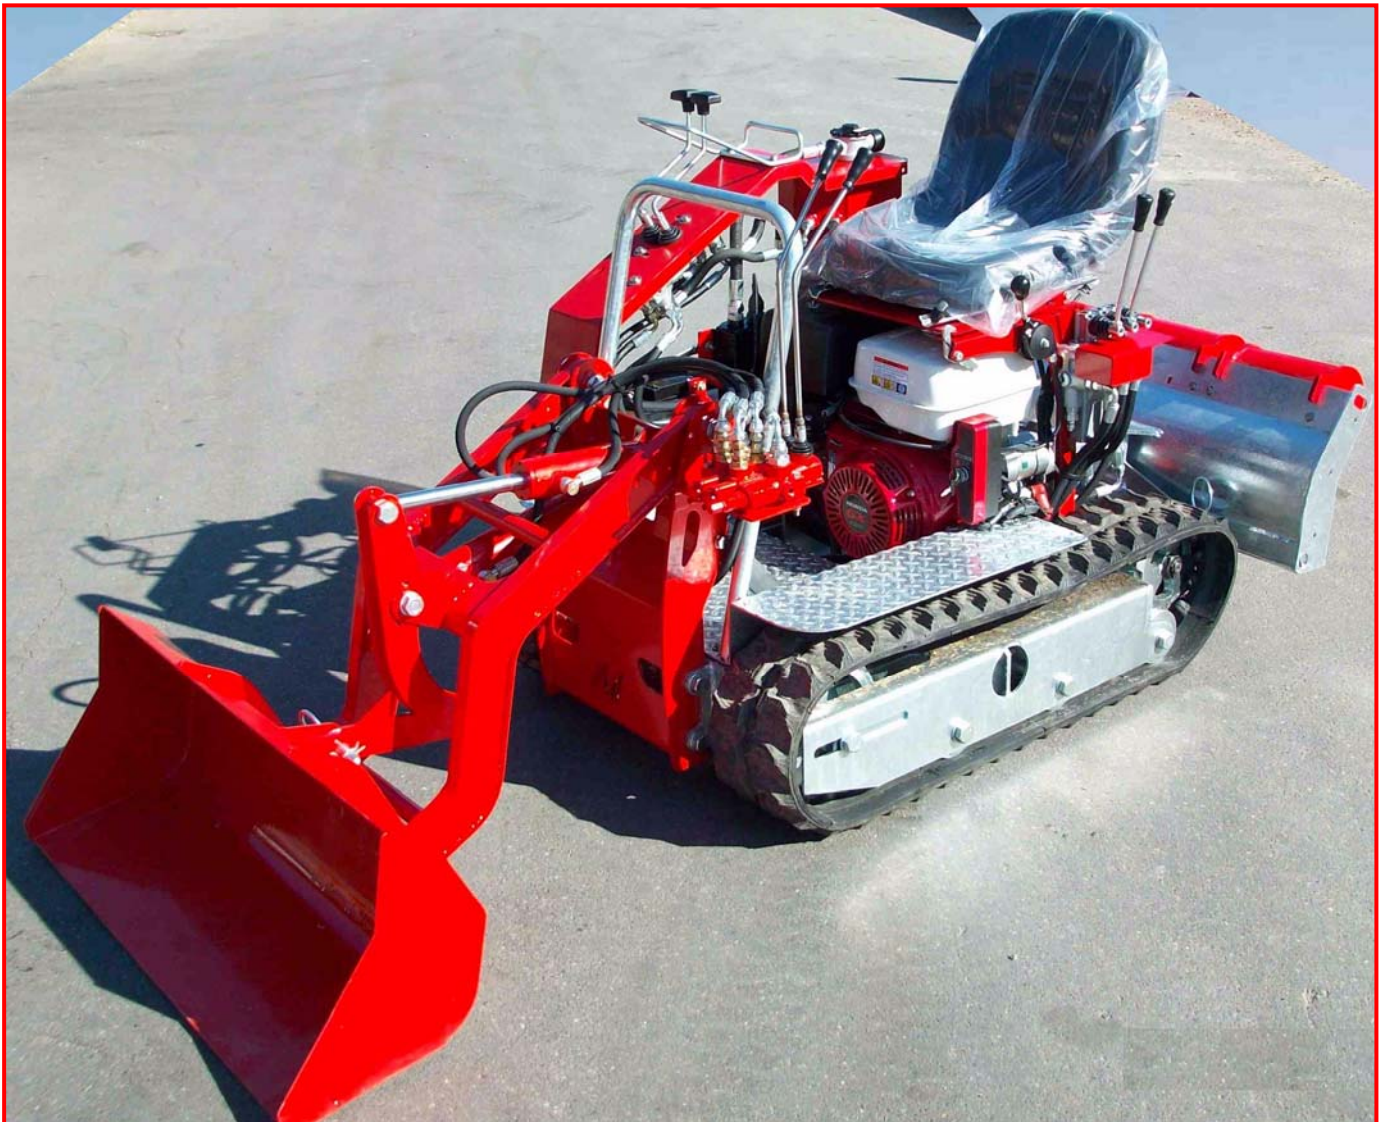

**MORSELLI e
MACCAFERRI SRL**

BT-1

FRONT LOADER FOR TIGER ONE

MORSELLI e MACCAFERRI SRL

Capacity 50 lt.
Carrying capacity 100 Kg
Max width 900mm
Bucket discharging height 1000mm
Height to pivot bucket 1230 mm